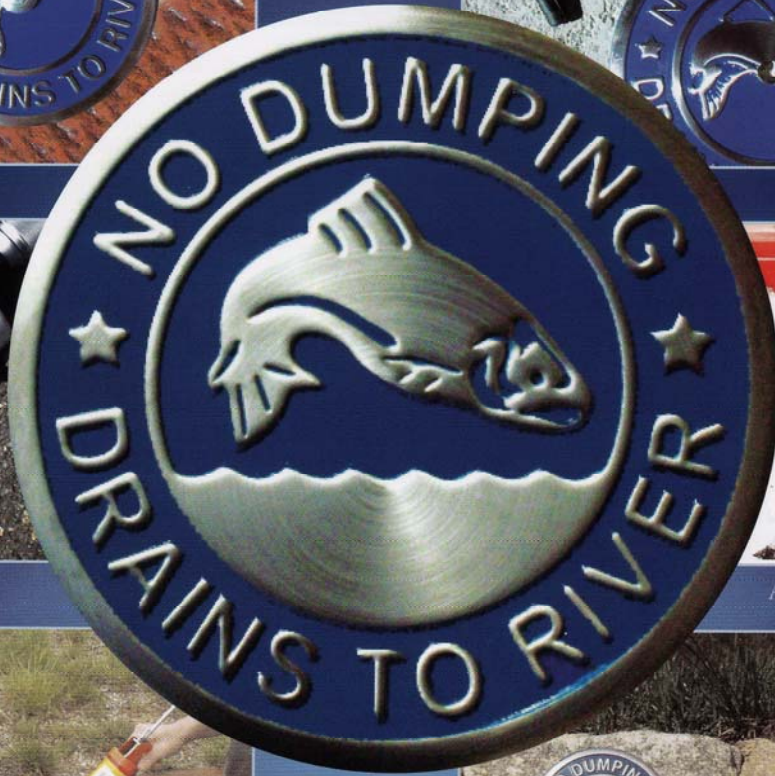

EnviroMark™

STORM DRAIN MARKERS

Actual Size Shown

EnviroDome™

STORM DRAIN MARKERS

**METAL
STORM DRAIN MARKERS**

**QUALITY THAT LASTS
A LIFETIME!**