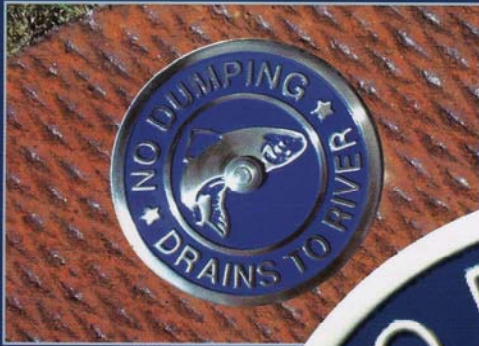

EnviroMark™

STORM DRAIN MARKERS

Actual Size Shown

EnviroDome™

STORM DRAIN MARKERS

**METAL
STORM DRAIN MARKERS**

**QUALITY THAT LASTS
A LIFETIME!**